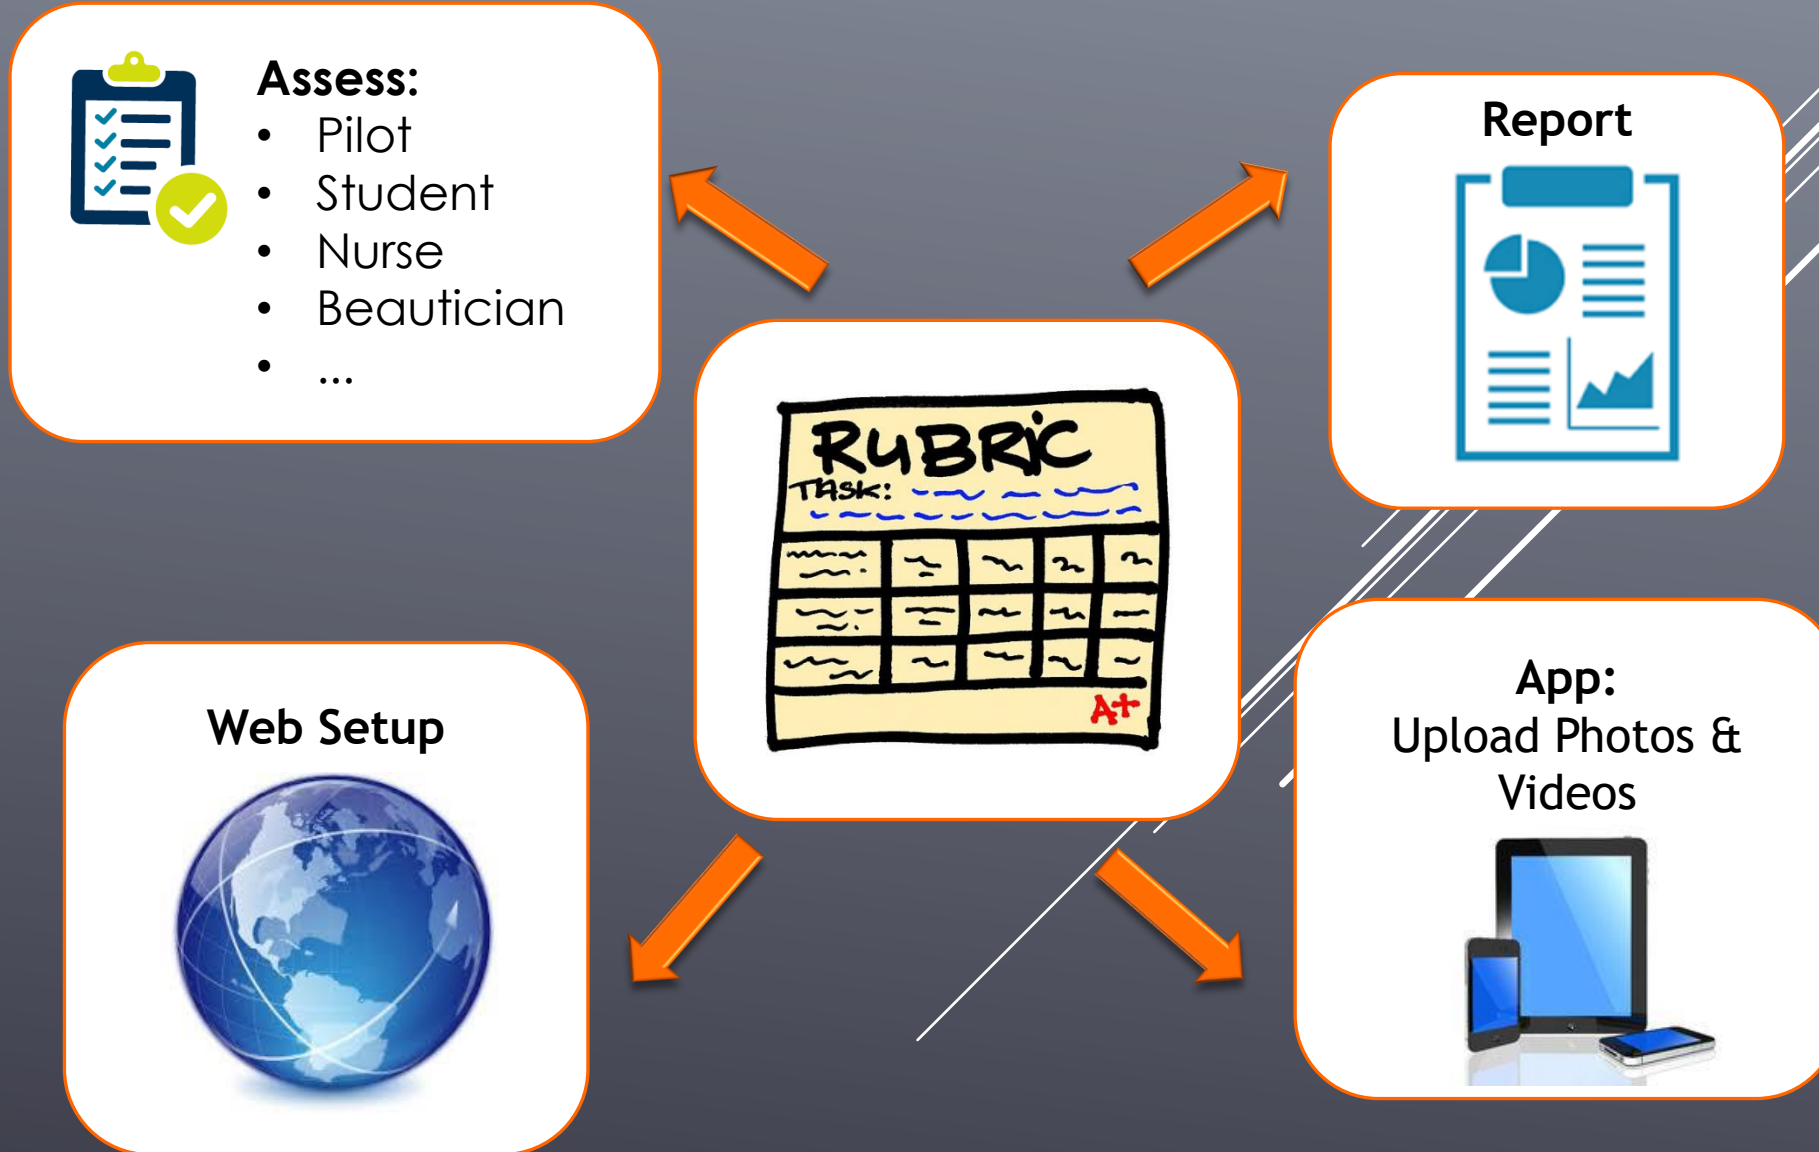

ASSESSMENT SOFTWARE

ASSESSMENT SOFTWARE

Any Size

- Rubrics of any size can be set up
- We can assist with creating new rubrics

Shape

- Rubric does not have to be square

Schedule

- Rubrics can be scheduled

Audit

- More than 1 auditor can assess a candidate
- Auditors can assess against the rubric using the app
- Auditors can add videos, photos or notes

Off-line

- The app can function off-line

Reporting

- Reporting is available on an individual or groups

Interfaces

- Interfaces with systems (e.g. SIS, LMS) are possible