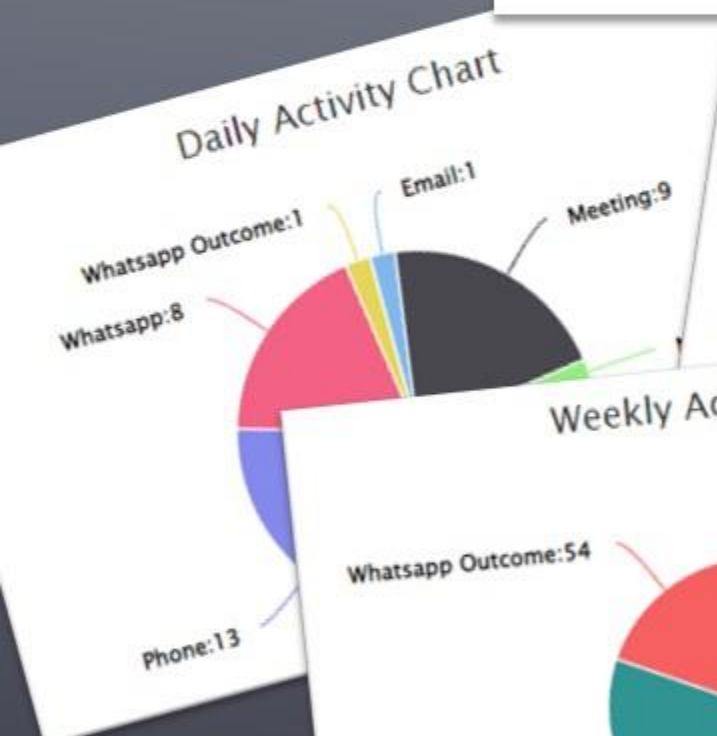

CRM PROSPECT

DIALLER INTEGRATION AND FOLLOW-UPS

CRM PROSPECT

POWERFUL
WORK FLOW
SETUP

CRM PROSPECT

EASY TO USE DASHBOARD

CRM PROSPECT

CUSTOMISABLE SALES PIPELINE