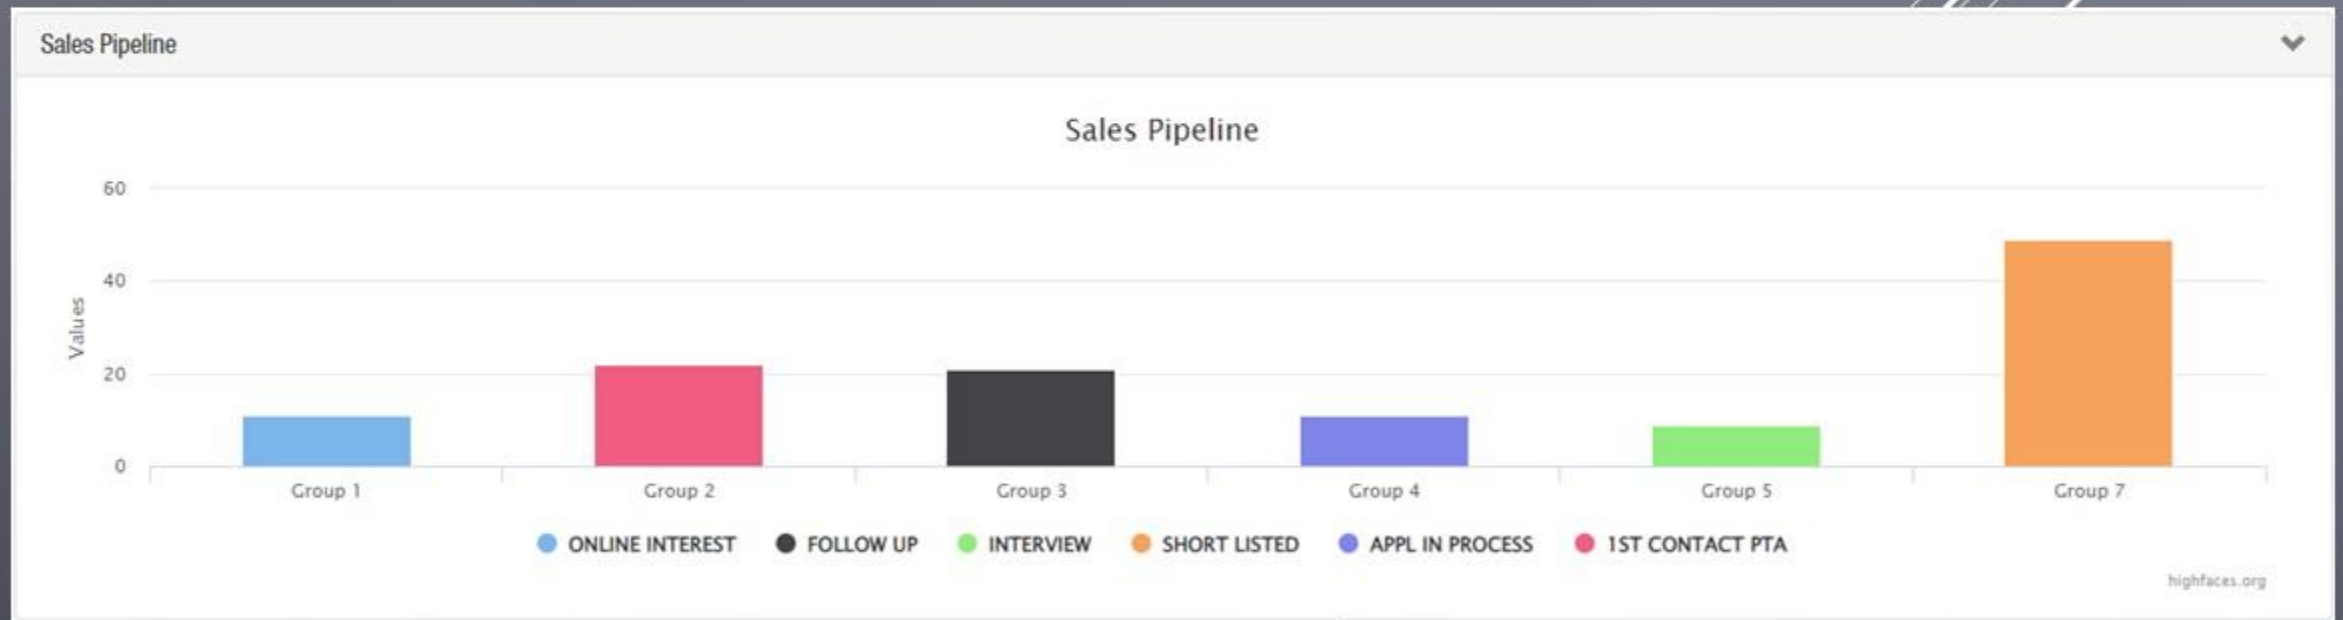

CRM PROSPECT

DIALLER INTEGRATION AND FOLLOW-UPS

CRM PROSPECT

POWERFUL
WORK FLOW
SETUP

CRM PROSPECT

EASY TO USE DASHBOARD

CRM PROSPECT

CUSTOMISABLE SALES PIPELINE