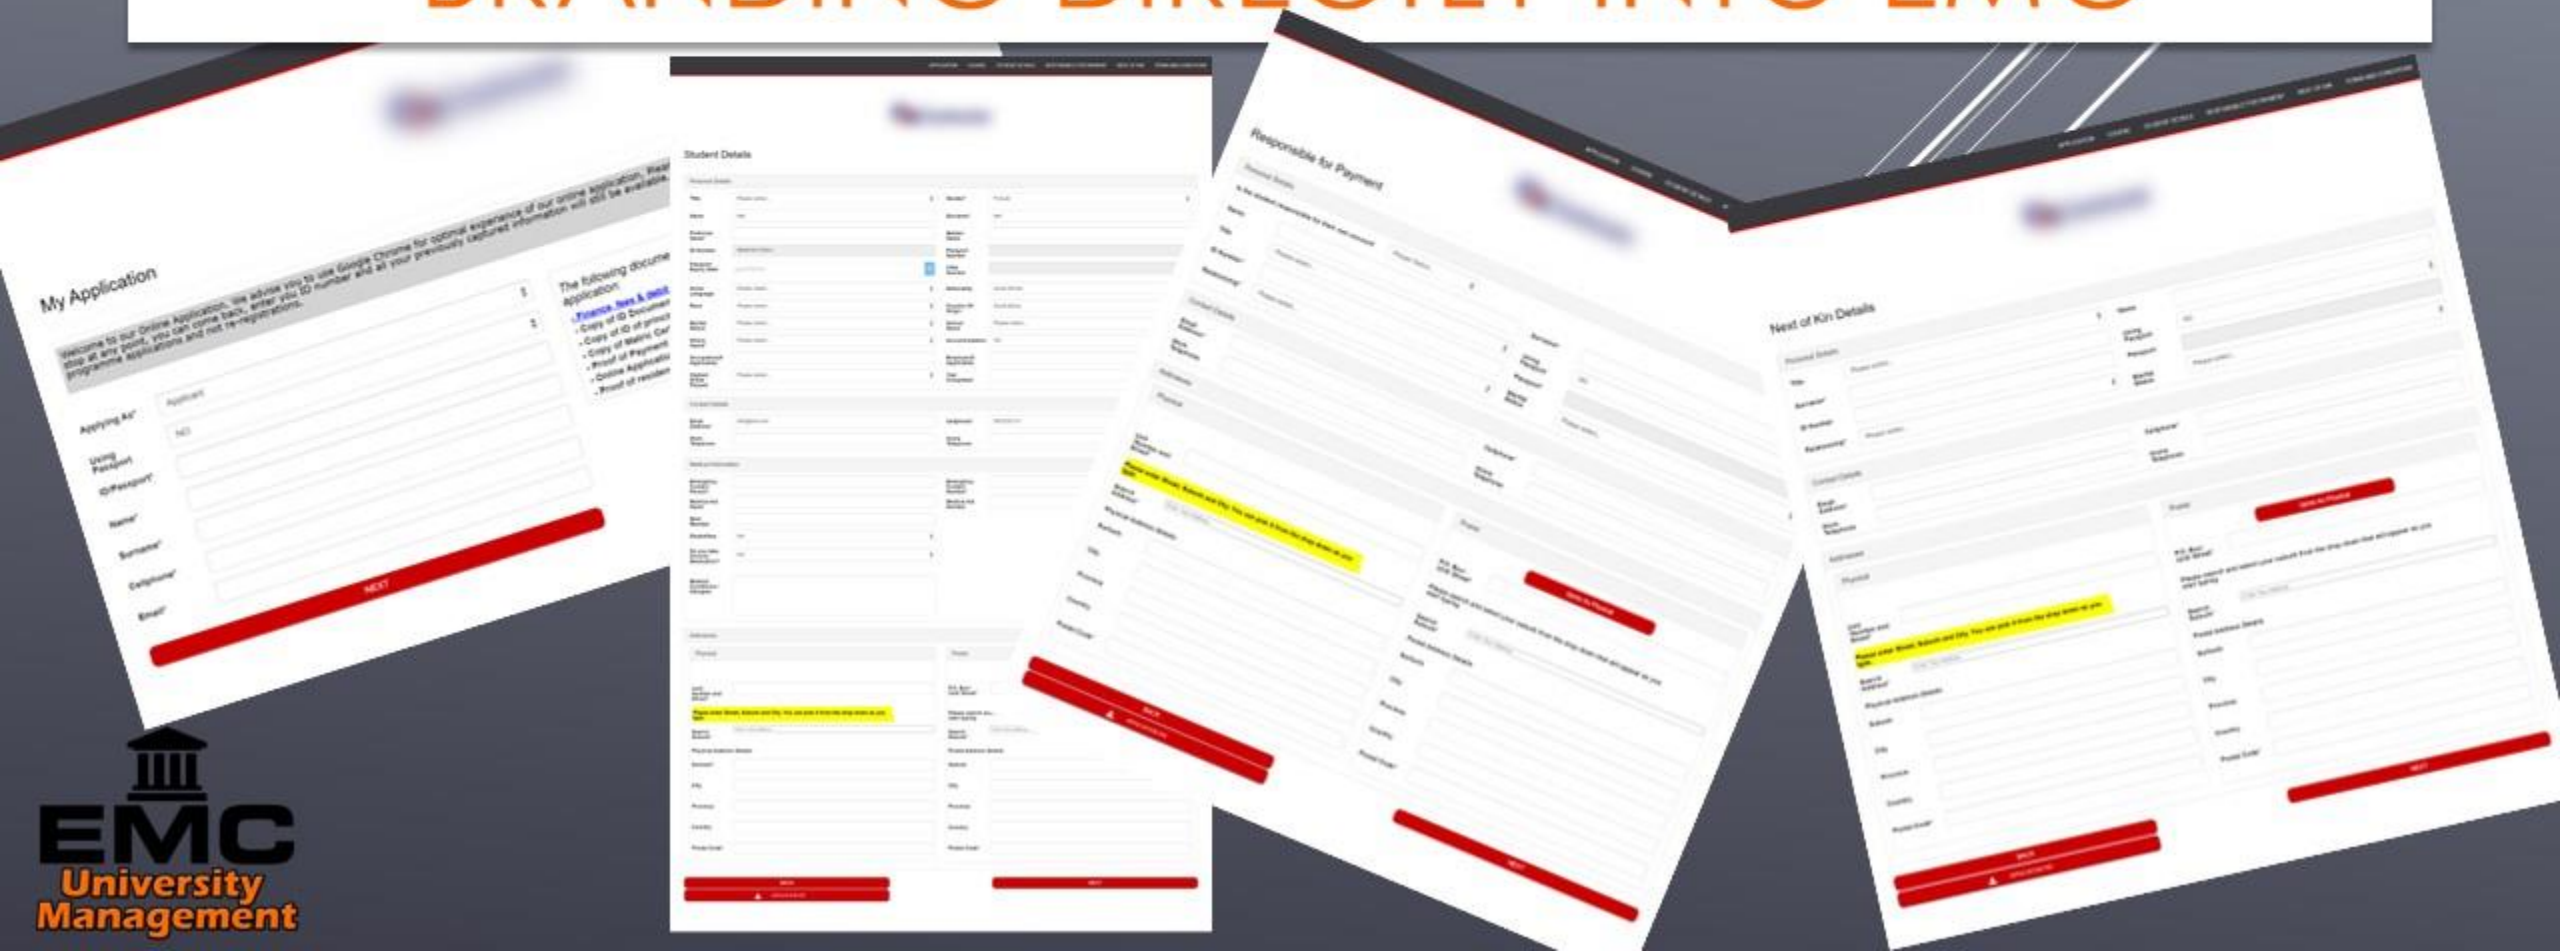

CRM PROSPECT

ONLINE APPLICATION WITH CUSTOMISED
BRANDING DIRECTLY INTO EMC