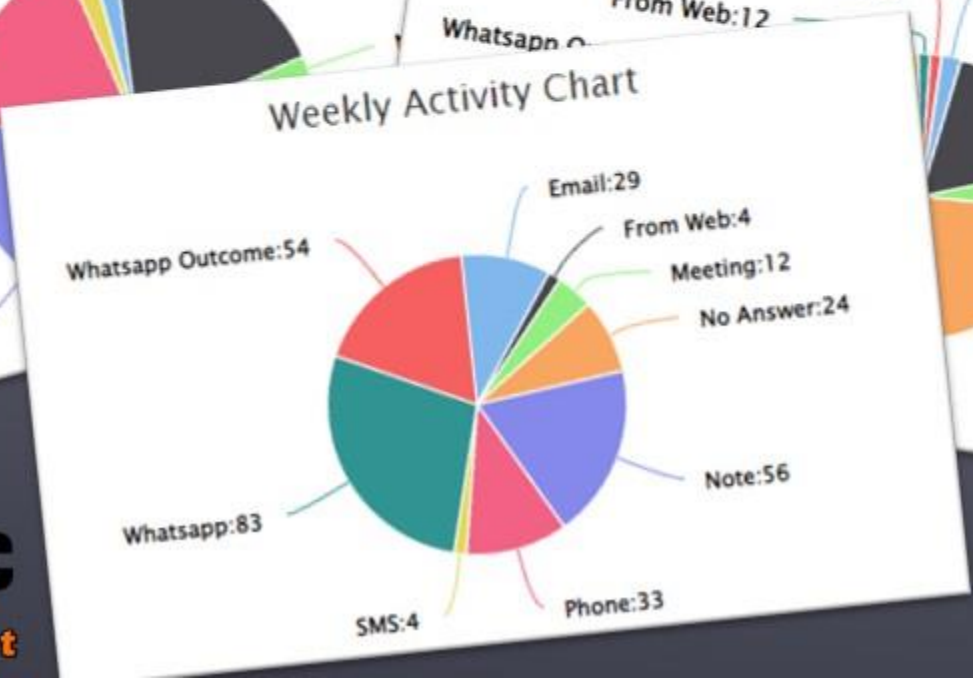

CRM PROSPECT

DIALLER INTEGRATION AND FOLLOW-UPS

CRM PROSPECT

POWERFUL
WORK FLOW
SETUP

CRM PROSPECT

EASY TO USE DASHBOARD

CRM PROSPECT

CUSTOMISABLE SALES PIPELINE